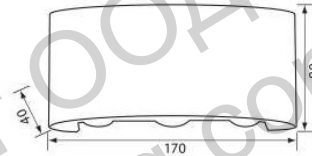

The fixtures in ARUBA LED series create decorative effect on the illuminated facade. They are waterproof and with selectable CCT: 3000K, 4000K or 6400K. The fixtures are available in two body colors: white or black and in two wattages: 6W or 8W.

LED

ARUBA LED 6W

ARUBA LED 8W

- 230V
- 50/60Hz
- IP 65
- 40 000 [h]
- 24 [°]
- Ra ≥80
- UV RESIST
- 10÷45 [°C]
- CE

40 000h
IP 65
24°
SELECTABLE CCT

ПТИКУА	МОЩНОСТ	ЦВЕТНА Т°	ЦВЯТ НА КОРПУСА	ЛУМЕНИ	КОД ЗАЯВКА
Article	Watt	K	Body color	LM	Order code
ARUBA LED 6W BK CCT IP65	6	3000/4000/6400	BLACK	max 460	VIV004820 NEW
ARUBA LED 6W WH CCT IP65	6	3000/4000/6400	WHITE	max 460	VIV004821 NEW
ARUBA LED 8W BK CCT IP65	8	3000/4000/6400	BLACK	max 600	VIV004822 NEW
ARUBA LED 8W WH CCT IP65	8	3000/4000/6400	WHITE	max 600	VIV004823 NEW