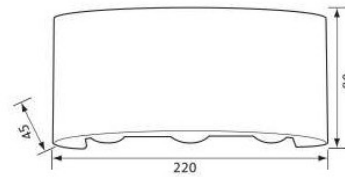

The fixtures in ARUBA LED series create decorative effect on the illuminated facade. They are waterproof and with selectable CCT: 3000K, 4000K or 6400K. The fixtures are available in two body colors: white or black and in two wattages: 6W or 8W.

LED

ARUBA LED 6W

ARUBA LED 8W

- 230V
- 50/60Hz
- IP 65
- 40 000 [h]
- 24 [°]
- Ra ≥80
- UV RESIST
- 10÷45 [°C]
- CE

40 000h
IP 65
24°
SELECTABLE CCT

ПТИКУА	МОЩНОСТ	ЦВЕТНА Т°	ЦВЯТ НА КОРПУСА	ЛУМЕНИ	КОД ЗАЯВКА
Article	Watt	K	Body color	LM	Order code
ARUBA LED 6W BK CCT IP65	6	3000/4000/6400	BLACK	max 460	VIV004820 NEW
ARUBA LED 6W WH CCT IP65	6	3000/4000/6400	WHITE	max 460	VIV004821 NEW
ARUBA LED 8W BK CCT IP65	8	3000/4000/6400	BLACK	max 600	VIV004822 NEW
ARUBA LED 8W WH CCT IP65	8	3000/4000/6400	WHITE	max 600	VIV004823 NEW